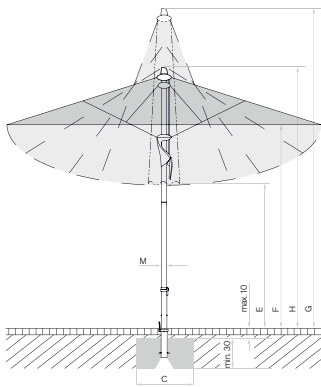

Assortment

	Nominal size without flounce	Number of ribs	Order no. Frame anodised natural
○	cm		
	Ø 250	8 parts	311 00 250 171
	Ø 300	8 parts	311 00 300 171
□	200×200	8 parts	311 00 201 171
	240×240	8 parts	311 00 241 171

Nominal size	Lateral distance	Pole Ø	Area covered	Height closed	Clear headroom	Total height	Height open	Foundation	Minimum weight for base	max. wind speed open perm.
cm	cm	cm	m²	cm	cm	cm	cm	cm	kg	km/h (wind force)
A	AS	M	B	E	F	G	H	C		
Ø 250	230	3.8	4.4	150	205	285	240	60×60	40	80 (9)
Ø 300	275	3.8	6.4	140	205	300	245	70×70	55	60 (7)
200×200	-	3.8	4.0	135	205	285	240	60×60	40	70 (8)
240×240	-	3.8	5.8	115	205	295	245	70×70	55	60 (7)

The listed measures represent extrapolated average values that may be slightly different on the product ($\pm 2\% \pm 5$ cm).

Height dimensions are based on ground socket BT. These vary slightly depending on the type of base. Except for steel base minus 5 cm.

The max. wind speed limits as per our separate list apply only in the presence of a fix ground anchorage. A base with the specified minimum weight is not sufficient.

In the presence of several parasols, the minimum distance between one parasol and another and between parasols and walls shall be 20 cm.

Loose cover max. 10 cm, concrete thickness
min. 30 cm (pay attention to frost depth),
Guarantee water drainage

1

2

3

4

5

6

7

8

9

10

11

12

13

14

15

16

17