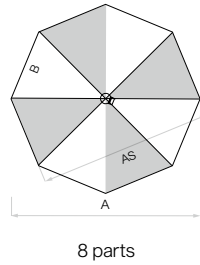

Assortment

	Nominal size without flounce	Number of ribs	Order no. Frame anodised natural
○	cm		
	Ø 250	8 parts	311 00 250 171
	Ø 300	8 parts	311 00 300 171
□	200×200	8 parts	311 00 201 171
	240×240	8 parts	311 00 241 171

Nominal size	Lateral distance	Pole Ø	Area covered	Height closed	Clear headroom	Total height	Height open	Foundation	Minimum weight for base	max. wind speed open perm.
cm	cm	cm	m²	cm	cm	cm	cm	cm	kg	km/h (wind force)
A	AS	M	B	E	F	G	H	C		
Ø 250	230	3.8	4.4	150	205	285	240	60×60	40	80 (9)
Ø 300	275	3.8	6.4	140	205	300	245	70×70	55	60 (7)
200×200	-	3.8	4.0	135	205	285	240	60×60	40	70 (8)
240×240	-	3.8	5.8	115	205	295	245	70×70	55	60 (7)

The listed measures represent extrapolated average values that may be slightly different on the product ($\pm 2\% \pm 5$ cm).

Height dimensions are based on ground socket BT. These vary slightly depending on the type of base. Except for steel base minus 5 cm.

The max. wind speed limits as per our separate list apply only in the presence of a fix ground anchorage. A base with the specified minimum weight is not sufficient.

In the presence of several parasols, the minimum distance between one parasol and another and between parasols and walls shall be 20 cm.

Loose cover max. 10 cm, concrete thickness
min. 30 cm (pay attention to frost depth),
Guarantee water drainage

1

2

3

4

5

6

7

8

9

10

11

12

13

14

15

16

17